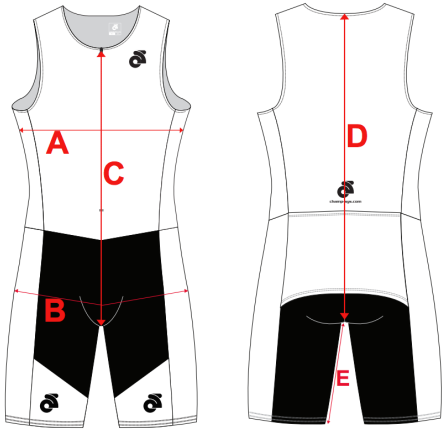

Youth Tri Suit

Size	A (Chest)	B (HIP)	C (F. CROTCH)	D (B.CROTCH)	E (INSEAM)
XS	11"	12 1/2"	14"	22"	6"
S	11 1/2"	13"	15 1/4"	23 1/4"	6 1/4"
M	12"	13 1/2"	16 1/2"	24 1/2"	6 1/2"
L	12 1/2"	14"	17 3/4"	25 3/4"	6 3/4"
XL	13"	14 1/2"	19"	27"	7"