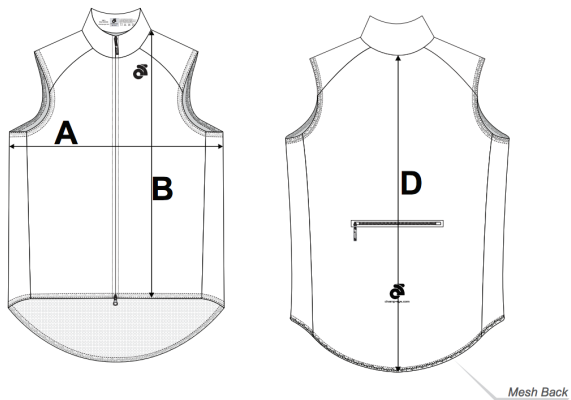

Women's Bike Vest

Size	A (Chest)	B (Front Length)	C (Back Length)
XS	18"	22 1/2"	27 1/2"
S	19"	23 1/4"	28 1/8"
M	20"	24"	28 3/4"
L	21"	24 3/4"	29 3/8"
XL	22"	25 1/2"	30"
2XL	23"	26 1/4"	30 5/8"
3XL	24 1/2"	27"	31 1/4"
4XL	26"	27 3/4"	31 7/8"