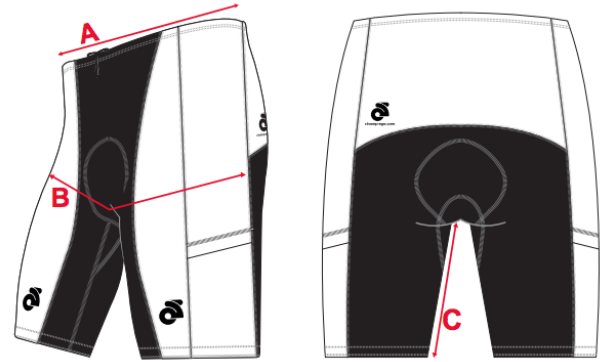

Women's Tri Short

Size	A (Waist Elastic)	B (Hip)	C (Inseam)
XS	12"	15 1/2"	7 1/2"
S	12 1/2"	16"	7 3/4"
M	13"	16 1/2"	8"
L	13 1/2"	17"	8 1/4"
XL	14"	17 1/2"	8 1/2"
2XL	14 1/2"	18"	8 3/4"
3XL	15"	18 1/2"	9"
4XL	15 1/2"	19"	9 1/4"

Men's Tri Top

Size	A (Chest)	B (Front Length)	C (Back Length)
XS	15 1/2"	21"	21"
S	16 1/2"	21 1/2"	21 1/2"
M	17 1/2"	22"	22"
L	18 1/2"	22 1/2"	22 1/2"
XL	19 1/2"	23"	23"
2XL	20 1/2"	23 1/2"	23 1/2"
3XL	21 1/2"	24"	24"
4XL	22 1/2"	24 1/2"	24 1/2"

Men's Tri Short

Size	A (Waist Elastic)	B (Hip)	C (Inseam)
XS	12 1/2"	16"	7 3/4"
S	13"	16 1/2"	8"
M	13 1/2"	17"	8 1/4"
L	14"	17 1/2"	8 1/2"
XL	14 1/2"	18"	8 3/4"
2XL	15"	18 1/2"	9"
3XL	15 1/2"	19"	9 1/4"
4XL	16"	19 1/2"	9 1/2"

Youth Tri Top

Size	A (Chest)	B (Front Length)	C (Back Length)
XS	10 3/4"	14 1/2"	14 1/2"
S	11 3/4"	15"	15"
M	12 3/4"	15 1/2"	15 1/2"
L	13 3/4"	16"	16"
XL	14 3/4"	16 1/2"	16 1/2"

Youth Tri Short

Size	A (Waist Elastic)	B (Hip)	C (Inseam)
XS	10 1/2"	12 3/4"	6"
S	11"	13 1/4"	6 1/4"
M	11 1/2"	13 3/4"	6 1/2"
L	12"	14 1/4"	6 3/4"
XL	12 1/2"	14 3/4"	7"