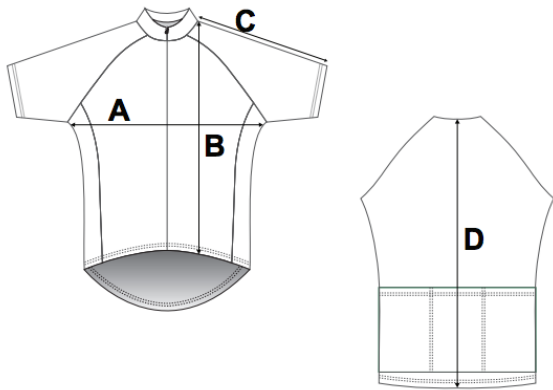

Youth Short Sleeve Bike Jersey

Size	A (Chest)	B (Front Length)	C (S/S Length)	D (Back Length)
XS	13"	16"	9"	16 1/2"
S	14"	17 1/2"	9 1/2"	18"
M	15"	19"	10"	19 1/2"
L	16"	20 1/2"	10 1/2"	21"
XL	17"	22"	11"	22 1/2"