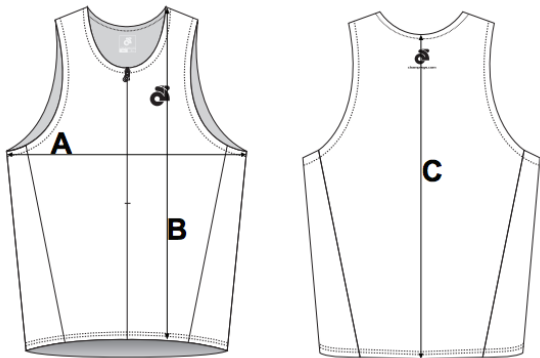

Triathlon

Women's Tri Top

Size	A (Chest)	B (Front Length)	C (Back Length)
S	15 1/2"	21"	21"
M	16 1/2"	21 1/2"	21 1/2"
L	17 1/2"	22"	22"
XL	18 1/2"	22 1/2"	22 1/2"
2XL	19 1/2"	23"	23"
3XL	20 1/2"	23 1/2"	23 1/2"
4XL	21 1/2"	24"	24"
XS	14 1/2"	20 1/2"	20 1/2"

Women's Tri Short

Size	A (Waist Elastic)	B (Hip)	C (Inseam)
XS	12"	15 1/2"	7 1/2"
S	12 1/2"	16"	7 3/4"
M	13"	16 1/2"	8"
L	13 1/2"	17"	8 1/4"
XL	14"	17 1/2"	8 1/2"
2XL	14 1/2"	18"	8 3/4"
3XL	15"	18 1/2"	9"
4XL	15 1/2"	19"	9 1/4"

Men's Tri Top

Size	A (Chest)	B (Front Length)	C (Back Length)
XS	15 1/2"	21"	21"
S	16 1/2"	21 1/2"	21 1/2"
M	17 1/2"	22"	22"
L	18 1/2"	22 1/2"	22 1/2"
XL	19 1/2"	23"	23"
2XL	20 1/2"	23 1/2"	23 1/2"
3XL	21 1/2"	24"	24"
4XL	22 1/2"	24 1/2"	24 1/2"

Men's Tri Short

Size	A (Waist Elastic)	B (Hip)	C (Inseam)
XS	12 1/2"	16"	7 3/4"
S	13"	16 1/2"	8"
M	13 1/2"	17"	8 1/4"
L	14"	17 1/2"	8 1/2"
XL	14 1/2"	18"	8 3/4"
2XL	15"	18 1/2"	9"
3XL	15 1/2"	19"	9 1/4"
4XL	16"	19 1/2"	9 1/2"