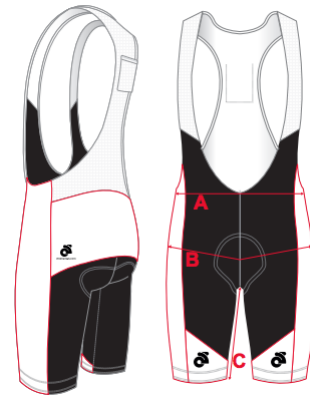

Men's Tri Suit

Size	A (Chest)	B (HIP)	C (F.CROTCH)	D (B.CROTCH)	E (INSEAM)
XS	14 1/4"	15 1/2"	22 1/4"	28 1/2"	7 1/2"
S	14 3/4"	16"	23 1/2"	29 3/4"	7 3/4"
M	15 1/4"	16 1/2"	24 3/4"	31"	8"
L	15 3/4"	17"	26"	32 1/4"	8 1/4"
XL	16 1/4"	17 1/2"	27 1/4"	33 1/2"	8 1/2"
2XL	16 3/4"	18"	28 1/2"	34 3/4"	8 3/4"
3XL	17 1/4"	18 1/2"	29 3/4"	36"	9"
4XL	17 3/4"	19"	31"	37 1/4"	9 1/4"

Youth Tri Suit

Size	A (Chest)	B (HIP)	C (F. CROTCH)	D (B.CROTCH)	E (INSEAM)
XS	11"	12 1/2"	14"	22"	6"
S	11 1/2"	13"	15 1/4"	23 1/4"	6 1/4"
M	12"	13 1/2"	16 1/2"	24 1/2"	6 1/2"
L	12 1/2"	14"	17 3/4"	25 3/4"	6 3/4"
XL	13"	14 1/2"	19"	27"	7"

Cycling

The bike shorts and bib shorts use the same size chart.

Women's Short Sleeve Bike Jersey

Size	A (Chest)	B (Front Length)	C (S/S Length)	D (Back Length)
XS	17"	21"	11 3/4"	24 1/4"
S	18"	21 3/4"	12 1/4"	24 7/8"
M	19"	22 1/2"	12 3/4"	25 1/2"
L	20"	23 1/4"	13 1/4"	26 1/8"
XL	21"	24"	13 3/4"	26 3/4"
2XL	22"	24 3/4"	14 1/4"	27 3/8"
3XL	23 1/4"	25 1/2"	14 3/4"	28"
4XL	24 1/2"	26 1/4"	15 1/4"	28 5/8"

Women's Bike/Bib Shorts

Size	A (Waist Elastic)	B (Hip)	C (Inseam)
XS	10"	13"	9"
S	11"	14"	9 1/4"
M	12"	15"	9 1/2"
L	13"	16"	9 3/4"
XL	14"	17"	10"
2XL	15"	18"	10 1/4"
3XL	16"	19"	10 1/2"
4XL	17"	20"	10 3/4"