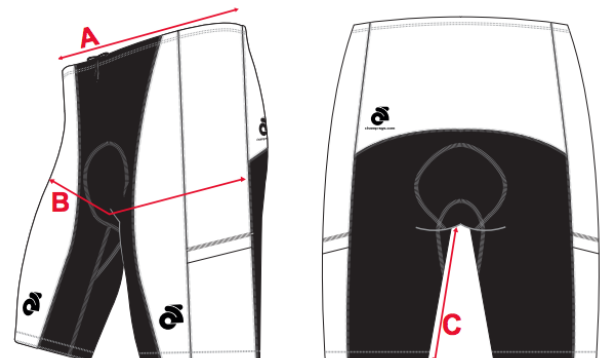

Triathlon

Women's Tri Top

Size	A (Chest)	B (Front Length)	C (Back Length)
S	15 1/2"	21"	21"
M	16 1/2"	21 1/2"	21 1/2"
L	17 1/2"	22"	22"
XL	18 1/2"	22 1/2"	22 1/2"
2XL	19 1/2"	23"	23"
3XL	20 1/2"	23 1/2"	23 1/2"
4XL	21 1/2"	24"	24"
XS	14 1/2"	20 1/2"	20 1/2"

Women's Tri Short

Size	A (Waist Elastic)	B (Hip)	C (Inseam)
XS	12"	15 1/2"	7 1/2"
S	12 1/2"	16"	7 3/4"
M	13"	16 1/2"	8"
L	13 1/2"	17"	8 1/4"
XL	14"	17 1/2"	8 1/2"
2XL	14 1/2"	18"	8 3/4"
3XL	15"	18 1/2"	9"
4XL	15 1/2"	19"	9 1/4"

Men's Tri Top

Size	A (Chest)	B (Front Length)	C (Back Length)
XS	15 1/2"	21"	21"
S	16 1/2"	21 1/2"	21 1/2"
M	17 1/2"	22"	22"
L	18 1/2"	22 1/2"	22 1/2"
XL	19 1/2"	23"	23"
2XL	20 1/2"	23 1/2"	23 1/2"
3XL	21 1/2"	24"	24"
4XL	22 1/2"	24 1/2"	24 1/2"

Youth Tri Top

Size	A (Chest)	B (Front Length)	C (Back Length)
XS	10 3/4"	14 1/2"	14 1/2"
S	11 3/4"	15"	15"
M	12 3/4"	15 1/2"	15 1/2"
L	13 3/4"	16"	16"
XL	14 3/4"	16 1/2"	16 1/2"

Youth Tri Short

Size	A (Waist Elastic)	B (Hip)	C (Inseam)
XS	10 1/2"	12 3/4"	6"
S	11"	13 1/4"	6 1/4"
M	11 1/2"	13 3/4"	6 1/2"
L	12"	14 1/4"	6 3/4"
XL	12 1/2"	14 3/4"	7"