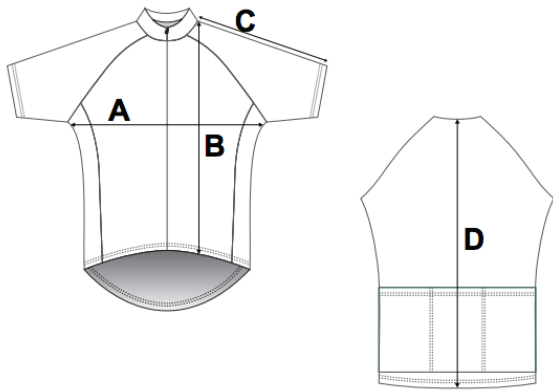

Women's Short Sleeve Bike Jersey

Size	A (Chest)	B (Front Length)	C (S/S Length)	D (Back Length)
XS	17"	21"	11 3/4"	24 1/4"
S	18"	21 3/4"	12 1/4"	24 7/8"
M	19"	22 1/2"	12 3/4"	25 1/2"
L	20"	23 1/4"	13 1/4"	26 1/8"
XL	21"	24"	13 3/4"	26 3/4"
2XL	22"	24 3/4"	14 1/4"	27 3/8"
3XL	23 1/4"	25 1/2"	14 3/4"	28"
4XL	24 1/2"	26 1/4"	15 1/4"	28 5/8"