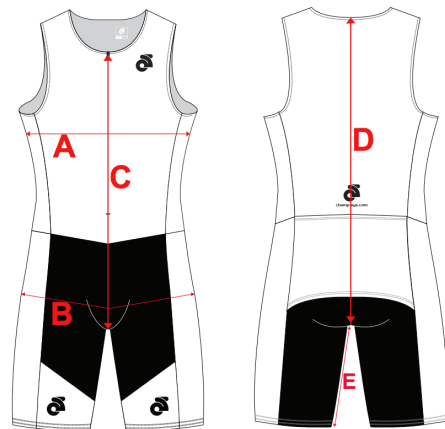

Men's Tri Top

Size	A (Chest)	B (Front Length)	C (Back Length)
XS	15 1/2"	21"	21"
S	16 1/2"	21 1/2"	21 1/2"
M	17 1/2"	22"	22"
L	18 1/2"	22 1/2"	22 1/2"
XL	19 1/2"	23"	23"
2XL	20 1/2"	23 1/2"	23 1/2"
3XL	21 1/2"	24"	24"
4XL	22 1/2"	24 1/2"	24 1/2"

Men's Tri Short

Size	A (Waist Elastic)	B (Hip)	C (Inseam)
XS	12 1/2"	16"	7 3/4"
S	13"	16 1/2"	8"
M	13 1/2"	17"	8 1/4"
L	14"	17 1/2"	8 1/2"
XL	14 1/2"	18"	8 3/4"
2XL	15"	18 1/2"	9"
3XL	15 1/2"	19"	9 1/4"
4XL	16"	19 1/2"	9 1/2"

Youth Tri Top

Size	A (Chest)	B (Front Length)	C (Back Length)
XS	10 3/4"	14 1/2"	14 1/2"
S	11 3/4"	15"	15"
M	12 3/4"	15 1/2"	15 1/2"
L	13 3/4"	16"	16"
XL	14 3/4"	16 1/2"	16 1/2"

Youth Tri Short

Size	A (Waist Elastic)	B (Hip)	C (Inseam)
XS	10 1/2"	12 3/4"	6"
S	11"	13 1/4"	6 1/4"
M	11 1/2"	13 3/4"	6 1/2"
L	12"	14 1/4"	6 3/4"
XL	12 1/2"	14 3/4"	7"

Women's Tri Suit

Size	A (Chest)	B (HIP)	C (F. CROTCH)	D (B.CROTCH)	E (INSEAM)
XS	13 3/4"	15"	21"	27 1/4"	7 1/4"
S	14 1/4"	15 1/2"	22 1/4"	28 1/2"	7 1/2"
M	14 3/4"	16"	23 1/2"	29 3/4"	7 3/4"
L	15 1/4"	16 1/2"	24 3/4"	31"	8"
XL	15 3/4"	17"	26"	32 1/4"	8 1/4"
2XL	16 1/4"	17 1/2"	27 1/4"	33 1/2"	8 1/2"
3XL	16 3/4"	18"	28 1/2"	34 3/4"	8 3/4"
4XL	17 1/4"	18 1/2"	29 3/4"	36"	9"