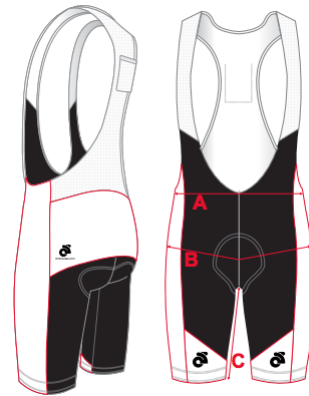

Youth Bike/Bib Shorts

Size	A (Waist Elastic)	B (Hip)	C (Inseam)
XS	10"	11"	7"
S	10 3/4"	11 3/4"	7 1/2"
M	11 1/2"	12 1/2"	8"
L	12 1/4"	13 1/4"	8 1/2"
XL	13 1/4"	14 1/4"	9"