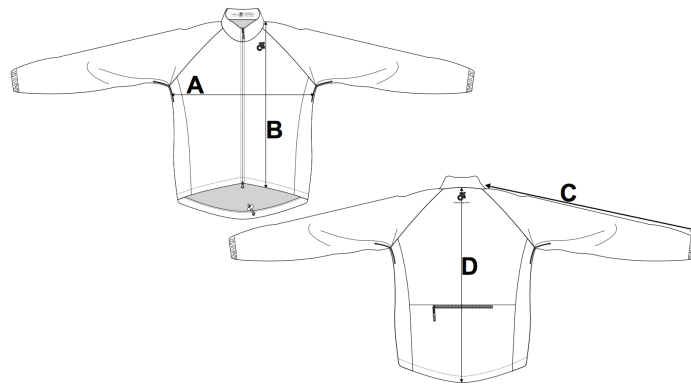

Men's Long Sleeve Winter Bike Jersey

Size	A (Chest)	B (Front Length)	C (L/S Length)	D (Back Length)
XS	18"	21 3/4"	29 1/4"	25"
S	19"	22 1/2"	29 7/8"	25 5/8"
M	20"	23 1/4"	30 1/2"	26 1/4"
L	21"	24"	31 1/8"	26 7/8"
XL	22"	24 3/4"	31 3/4"	27 1/2"
2XL	23"	25 1/2"	32 3/8"	28 1/8"
3XL	24 1/2"	26 1/4"	33"	28 3/4"
4XL	26"	27"	33 5/8"	29 3/8"

Youth Long Sleeve Winter Bike Jersey

Size	A (Chest)	B (Front Length)	C (S/S Length)	D (Back Length)
XS	13"	16"	21 1/2"	16 1/2"
S	14"	17 1/2"	22 1/2"	18"
M	15"	19"	23 1/2"	19 1/2"
L	16"	20 1/2"	24 1/2"	21"
XL	17"	22"	25 1/2"	22 1/2"

Jackets & Vests

For the lightweight run jacket and heavy fleece jacket, use the size chart specified for the wind breaker jacket.

Women's Bike Vest

Size	A (Chest)	B (Front Length)	C (Back Length)
XS	18"	22 1/2"	27 1/2"
S	19"	23 1/4"	28 1/8"
M	20"	24"	28 3/4"
L	21"	24 3/4"	29 3/8"
XL	22"	25 1/2"	30"
2XL	23"	26 1/4"	30 5/8"
3XL	24 1/2"	27"	31 1/4"
4XL	26"	27 3/4"	31 7/8"