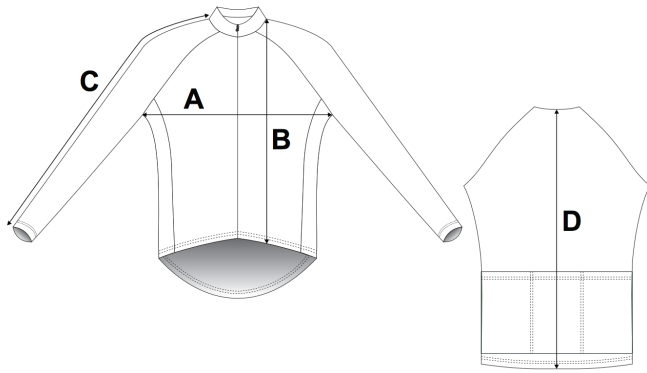

Youth Long Sleeve Winter Bike Jersey

Size	A (Chest)	B (Front Length)	C (S/S Length)	D (Back Length)
XS	13"	16"	21 1/2"	16 1/2"
S	14"	17 1/2"	22 1/2"	18"
M	15"	19"	23 1/2"	19 1/2"
L	16"	20 1/2"	24 1/2"	21"
XL	17"	22"	25 1/2"	22 1/2"