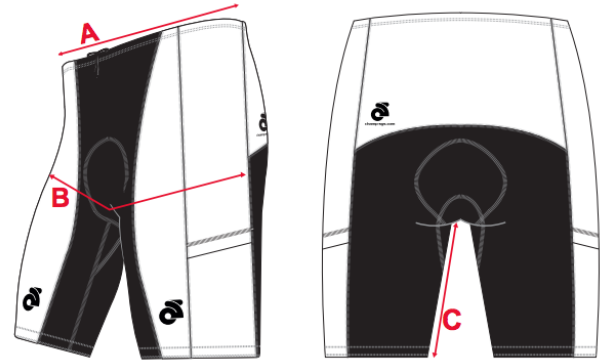

Triathlon

Women's Tri Top

Size	A (Chest)	B (Front Length)	C (Back Length)
S	15 1/2"	21"	21"
M	16 1/2"	21 1/2"	21 1/2"
L	17 1/2"	22"	22"
XL	18 1/2"	22 1/2"	22 1/2"
2XL	19 1/2"	23"	23"
3XL	20 1/2"	23 1/2"	23 1/2"
4XL	21 1/2"	24"	24"
XS	14 1/2"	20 1/2"	20 1/2"

Women's Tri Short

Size	A (Waist Elastic)	B (Hip)	C (Inseam)
XS	12"	15 1/2"	7 1/2"
S	12 1/2"	16"	7 3/4"
M	13"	16 1/2"	8"
L	13 1/2"	17"	8 1/4"
XL	14"	17 1/2"	8 1/2"
2XL	14 1/2"	18"	8 3/4"
3XL	15"	18 1/2"	9"
4XL	15 1/2"	19"	9 1/4"

Men's Tri Top

Size	A (Chest)	B (Front Length)	C (Back Length)
XS	15 1/2"	21"	21"
S	16 1/2"	21 1/2"	21 1/2"
M	17 1/2"	22"	22"
L	18 1/2"	22 1/2"	22 1/2"
XL	19 1/2"	23"	23"
2XL	20 1/2"	23 1/2"	23 1/2"
3XL	21 1/2"	24"	24"
4XL	22 1/2"	24 1/2"	24 1/2"

Men's Tri Short

Size	A (Waist Elastic)	B (Hip)	C (Inseam)
XS	12 1/2"	16"	7 3/4"
S	13"	16 1/2"	8"
M	13 1/2"	17"	8 1/4"
L	14"	17 1/2"	8 1/2"
XL	14 1/2"	18"	8 3/4"
2XL	15"	18 1/2"	9"
3XL	15 1/2"	19"	9 1/4"
4XL	16"	19 1/2"	9 1/2"