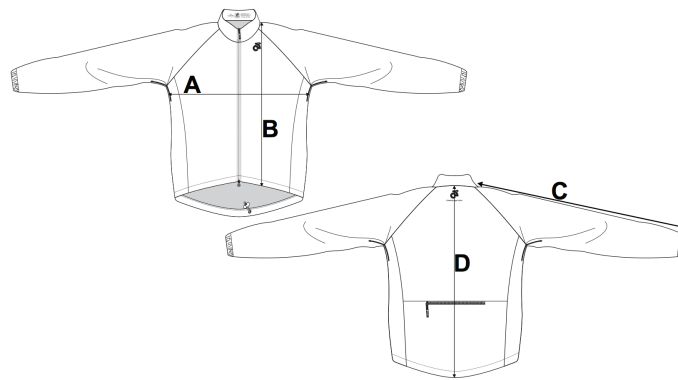

Men's Wind Breaker Jacket

Size	A (Chest)	B (Front Length)	C (L/S Length)	D (Back Length)
XS	21 1/2"	24"	31 3/4"	27 3/4"
S	22 1/2"	24 3/4"	32 3/8"	28 3/8"
M	23 1/2"	25 1/2"	33"	29"
L	24 1/2"	26 1/4"	33 5/8"	29 5/8"
XL	25 1/2"	27"	34 1/4"	30 1/4"
2XL	26 1/2"	27 3/4"	34 7/8"	30 7/8"
3XL	28"	28 1/2"	35 1/2"	31 1/2"
4XL	29 1/2"	29 1/4"	36 1/8"	32 1/8"