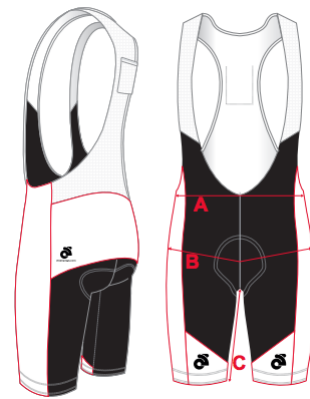

Men's Bike/Bib Shorts

Size	A (Waist Elastic)	B (Hip)	C (Inseam)
XS	11"	14"	9 1/4"
S	12"	15"	9 1/2"
M	13"	16"	9 3/4"
L	14"	17"	10"
XL	15"	18"	10 1/4"
2XL	16"	19"	10 1/2"
3XL	17"	20"	10 3/4"
4XL	18"	21"	11"