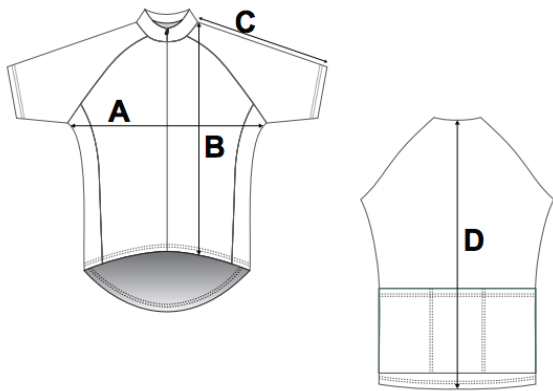

Youth Tri Suit

Size	A (Chest)	B (HIP)	C (F. CROTCH)	D (B.CROTCH)	E (INSEAM)
XS	11"	12 1/2"	14"	22"	6"
S	11 1/2"	13"	15 1/4"	23 1/4"	6 1/4"
M	12"	13 1/2"	16 1/2"	24 1/2"	6 1/2"
L	12 1/2"	14"	17 3/4"	25 3/4"	6 3/4"
XL	13"	14 1/2"	19"	27"	7"

Cycling

The bike shorts and bib shorts use the same size chart.

Women's Short Sleeve Bike Jersey

Size	A (Chest)	B (Front Length)	C (S/S Length)	D (Back Length)
XS	17"	21"	11 3/4"	24 1/4"
S	18"	21 3/4"	12 1/4"	24 7/8"
M	19"	22 1/2"	12 3/4"	25 1/2"
L	20"	23 1/4"	13 1/4"	26 1/8"
XL	21"	24"	13 3/4"	26 3/4"
2XL	22"	24 3/4"	14 1/4"	27 3/8"
3XL	23 1/4"	25 1/2"	14 3/4"	28"
4XL	24 1/2"	26 1/4"	15 1/4"	28 5/8"

Women's Bike/Bib Shorts

Size	A (Waist Elastic)	B (Hip)	C (Inseam)
XS	10"	13"	9"
S	11"	14"	9 1/4"
M	12"	15"	9 1/2"
L	13"	16"	9 3/4"
XL	14"	17"	10"
2XL	15"	18"	10 1/4"
3XL	16"	19"	10 1/2"
4XL	17"	20"	10 3/4"