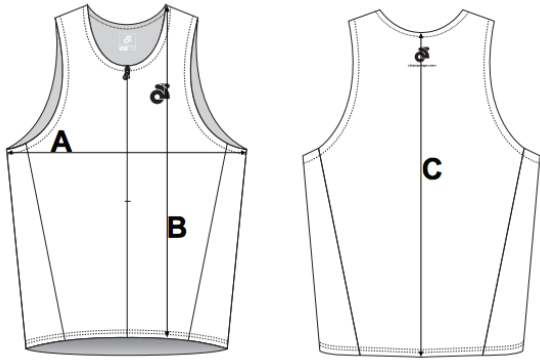

Triathlon

Women's Tri Top

Size	A (Chest)	B (Front Length)	C (Back Length)
S	15 1/2"	21"	21"
M	16 1/2"	21 1/2"	21 1/2"
L	17 1/2"	22"	22"
XL	18 1/2"	22 1/2"	22 1/2"
2XL	19 1/2"	23"	23"
3XL	20 1/2"	23 1/2"	23 1/2"
4XL	21 1/2"	24"	24"
XS	14 1/2"	20 1/2"	20 1/2"

Women's Tri Short

Size	A (Waist Elastic)	B (Hip)	C (Inseam)
XS	12"	15 1/2"	7 1/2"
S	12 1/2"	16"	7 3/4"
M	13"	16 1/2"	8"
L	13 1/2"	17"	8 1/4"
XL	14"	17 1/2"	8 1/2"
2XL	14 1/2"	18"	8 3/4"
3XL	15"	18 1/2"	9"
4XL	15 1/2"	19"	9 1/4"

Men's Tri Top

Size	A (Chest)	B (Front Length)	C (Back Length)
XS	15 1/2"	21"	21"
S	16 1/2"	21 1/2"	21 1/2"
M	17 1/2"	22"	22"
L	18 1/2"	22 1/2"	22 1/2"
XL	19 1/2"	23"	23"
2XL	20 1/2"	23 1/2"	23 1/2"
3XL	21 1/2"	24"	24"
4XL	22 1/2"	24 1/2"	24 1/2"

Men's Tri Short

Size	A (Waist Elastic)	B (Hip)	C (Inseam)
XS	12 1/2"	16"	7 3/4"
S	13"	16 1/2"	8"
M	13 1/2"	17"	8 1/4"
L	14"	17 1/2"	8 1/2"
XL	14 1/2"	18"	8 3/4"
2XL	15"	18 1/2"	9"
3XL	15 1/2"	19"	9 1/4"
4XL	16"	19 1/2"	9 1/2"