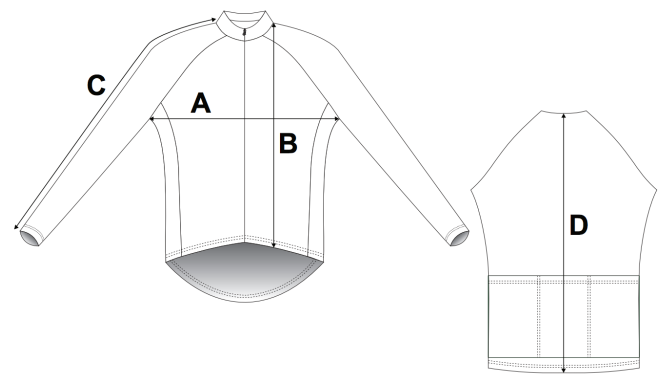

Men's Long Sleeve Winter Bike Jersey

Size	A (Chest)	B (Front Length)	C (L/S Length)	D (Back Length)
XS	18"	21 3/4"	29 1/4"	25"
S	19"	22 1/2"	29 7/8"	25 5/8"
M	20"	23 1/4"	30 1/2"	26 1/4"
L	21"	24"	31 1/8"	26 7/8"
XL	22"	24 3/4"	31 3/4"	27 1/2"
2XL	23"	25 1/2"	32 3/8"	28 1/8"
3XL	24 1/2"	26 1/4"	33"	28 3/4"
4XL	26"	27"	33 5/8"	29 3/8"