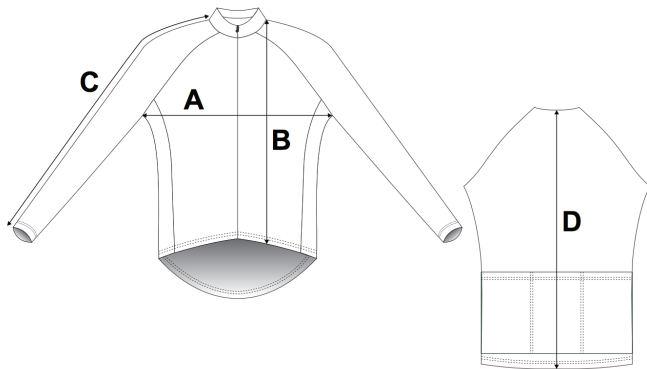

Men's Short Sleeve Bike Jersey

Size	A (Chest)	B (Front Length)	C (S/S Length)	D (Back Length)
XS	18"	23 1/2"	14"	25 1/2"
S	19"	24 1/2"	14 1/2"	26 1/2"
M	20"	25 1/2"	15"	27 1/2"
L	21"	26 1/2"	15 1/2"	28 1/2"
XL	22"	27 1/2"	16"	29 1/2"
2XL	23"	28 1/2"	16 1/2"	30 1/2"
3XL	24 1/2"	29 1/2"	17"	31 1/2"
4XL	26"	30 1/2"	17 1/2"	32 1/2"

Men's Bike/Bib Shorts

Size	A (Waist Elastic)	B (Hip)	C (Inseam)
XS	11"	14"	9 1/4"
S	12"	15"	9 1/2"
M	13"	16"	9 3/4"
L	14"	17"	10"
XL	15"	18"	10 1/4"
2XL	16"	19"	10 1/2"
3XL	17"	20"	10 3/4"
4XL	18"	21"	11"

Youth Short Sleeve Bike Jersey

Size	A (Chest)	B (Front Length)	C (S/S Length)	D (Back Length)
XS	13"	16"	9"	16 1/2"
S	14"	17 1/2"	9 1/2"	18"
M	15"	19"	10"	19 1/2"
L	16"	20 1/2"	10 1/2"	21"
XL	17"	22"	11"	22 1/2"

Youth Bike/Bib Shorts

Size	A (Waist Elastic)	B (Hip)	C (Inseam)
XS	10"	11"	7"
S	10 3/4"	11 3/4"	7 1/2"
M	11 1/2"	12 1/2"	8"
L	12 1/4"	13 1/4"	8 1/2"
XL	13 1/4"	14 1/4"	9"

Women's Long Sleeve Winter Bike Jersey