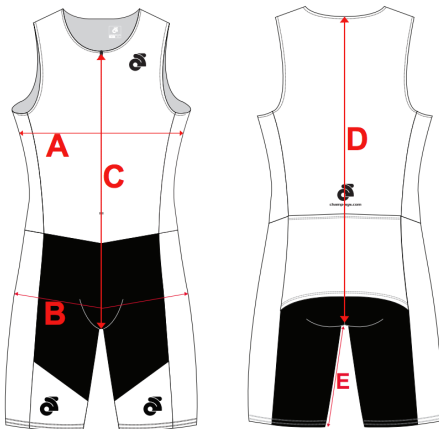

Triathlon

Women's Tri Top

Size	A (Chest)	B (Front Length)	C (Back Length)
S	15 1/2"	21"	21"
M	16 1/2"	21 1/2"	21 1/2"
L	17 1/2"	22"	22"
XL	18 1/2"	22 1/2"	22 1/2"
2XL	19 1/2"	23"	23"
3XL	20 1/2"	23 1/2"	23 1/2"
4XL	21 1/2"	24"	24"
XS	14 1/2"	20 1/2"	20 1/2"

Men's Tri Top

Size	A (Chest)	B (Front Length)	C (Back Length)
XS	15 1/2"	21"	21"
S	16 1/2"	21 1/2"	21 1/2"
M	17 1/2"	22"	22"
L	18 1/2"	22 1/2"	22 1/2"
XL	19 1/2"	23"	23"
2XL	20 1/2"	23 1/2"	23 1/2"
3XL	21 1/2"	24"	24"
4XL	22 1/2"	24 1/2"	24 1/2"

Men's Tri Short

Size	A (Waist Elastic)	B (Hip)	C (Inseam)
XS	12 1/2"	16"	7 3/4"
S	13"	16 1/2"	8"
M	13 1/2"	17"	8 1/4"
L	14"	17 1/2"	8 1/2"
XL	14 1/2"	18"	8 3/4"
2XL	15"	18 1/2"	9"
3XL	15 1/2"	19"	9 1/4"
4XL	16"	19 1/2"	9 1/2"

Youth Tri Top

Size	A (Chest)	B (Front Length)	C (Back Length)
XS	10 3/4"	14 1/2"	14 1/2"
S	11 3/4"	15"	15"
M	12 3/4"	15 1/2"	15 1/2"
L	13 3/4"	16"	16"
XL	14 3/4"	16 1/2"	16 1/2"

Youth Tri Short

Size	A (Waist Elastic)	B (Hip)	C (Inseam)
XS	10 1/2"	12 3/4"	6"
S	11"	13 1/4"	6 1/4"
M	11 1/2"	13 3/4"	6 1/2"
L	12"	14 1/4"	6 3/4"
XL	12 1/2"	14 3/4"	7"