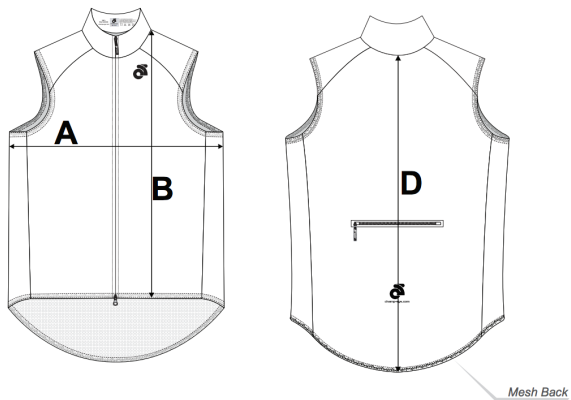

Youth Long Sleeve Winter Bike Jersey

Size	A (Chest)	B (Front Length)	C (S/S Length)	D (Back Length)
XS	13"	16"	21 1/2"	16 1/2"
S	14"	17 1/2"	22 1/2"	18"
M	15"	19"	23 1/2"	19 1/2"
L	16"	20 1/2"	24 1/2"	21"
XL	17"	22"	25 1/2"	22 1/2"

Jackets & Vests

For the lightweight run jacket and heavy fleece jacket, use the size chart specified for the wind breaker jacket.

Women's Bike Vest

Size	A (Chest)	B (Front Length)	C (Back Length)
XS	18"	22 1/2"	27 1/2"
S	19"	23 1/4"	28 1/8"
M	20"	24"	28 3/4"
L	21"	24 3/4"	29 3/8"
XL	22"	25 1/2"	30"
2XL	23"	26 1/4"	30 5/8"
3XL	24 1/2"	27"	31 1/4"
4XL	26"	27 3/4"	31 7/8"

Women's Wind Breaker Jacket

Size	A (Chest)	B (Front Length)	C (L/S Length)	D (Back Length)
XS	20 1/2"	23 1/4"	31 1/8"	26 3/4"
S	21 1/2"	24"	31 3/4"	27 1/2"
M	22 1/2"	24 3/4"	32 3/8"	28 1/4"
L	23 1/2"	25 1/2"	33"	29"
XL	24 1/2"	26 1/4"	33 5/8"	29 3/4"
2XL	25 1/2"	27"	34 1/4"	30 1/2"
3XL	26 1/2"	27 3/4"	34 7/8"	31 1/4"
4XL	27 1/2"	28 1/2"	35 1/2"	32"